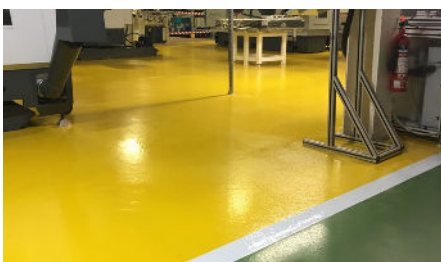

SIGNAL GREY 7004
& MOUSE GREY 7005

MOUSE GREY
RAL 7005

BLUE GREY
RAL 7031

DUSTY GREY
RAL 7037

LIGHT BLUE
RAL 5012

SIGNAL GREY 7004 &
TRAFFIC BLUE 5017

YELLOW RAL 1032
& EMERALD GREEN 6001

RED
RAL 3011