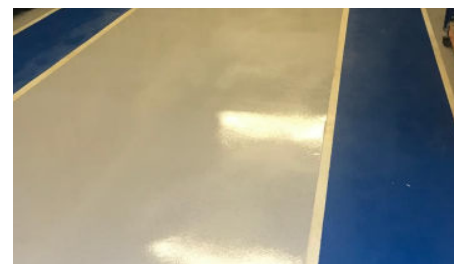

SIGNAL GREY 7004
& MOUSE GREY 7005

MOUSE GREY
RAL 7005

BLUE GREY
RAL 7031

DUSTY GREY
RAL 7037

LIGHT BLUE
RAL 5012

SIGNAL GREY 7004 &
TRAFFIC BLUE 5017

YELLOW RAL 1032
& EMERALD GREEN 6001

RED
RAL 3011