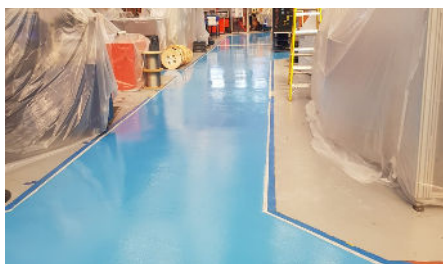

SIGNAL GREY 7004
& MOUSE GREY 7005

MOUSE GREY
RAL 7005

BLUE GREY
RAL 7031

DUSTY GREY
RAL 7037

LIGHT BLUE
RAL 5012

SIGNAL GREY 7004 &
TRAFFIC BLUE 5017

YELLOW RAL 1032
& EMERALD GREEN 6001

RED
RAL 3011